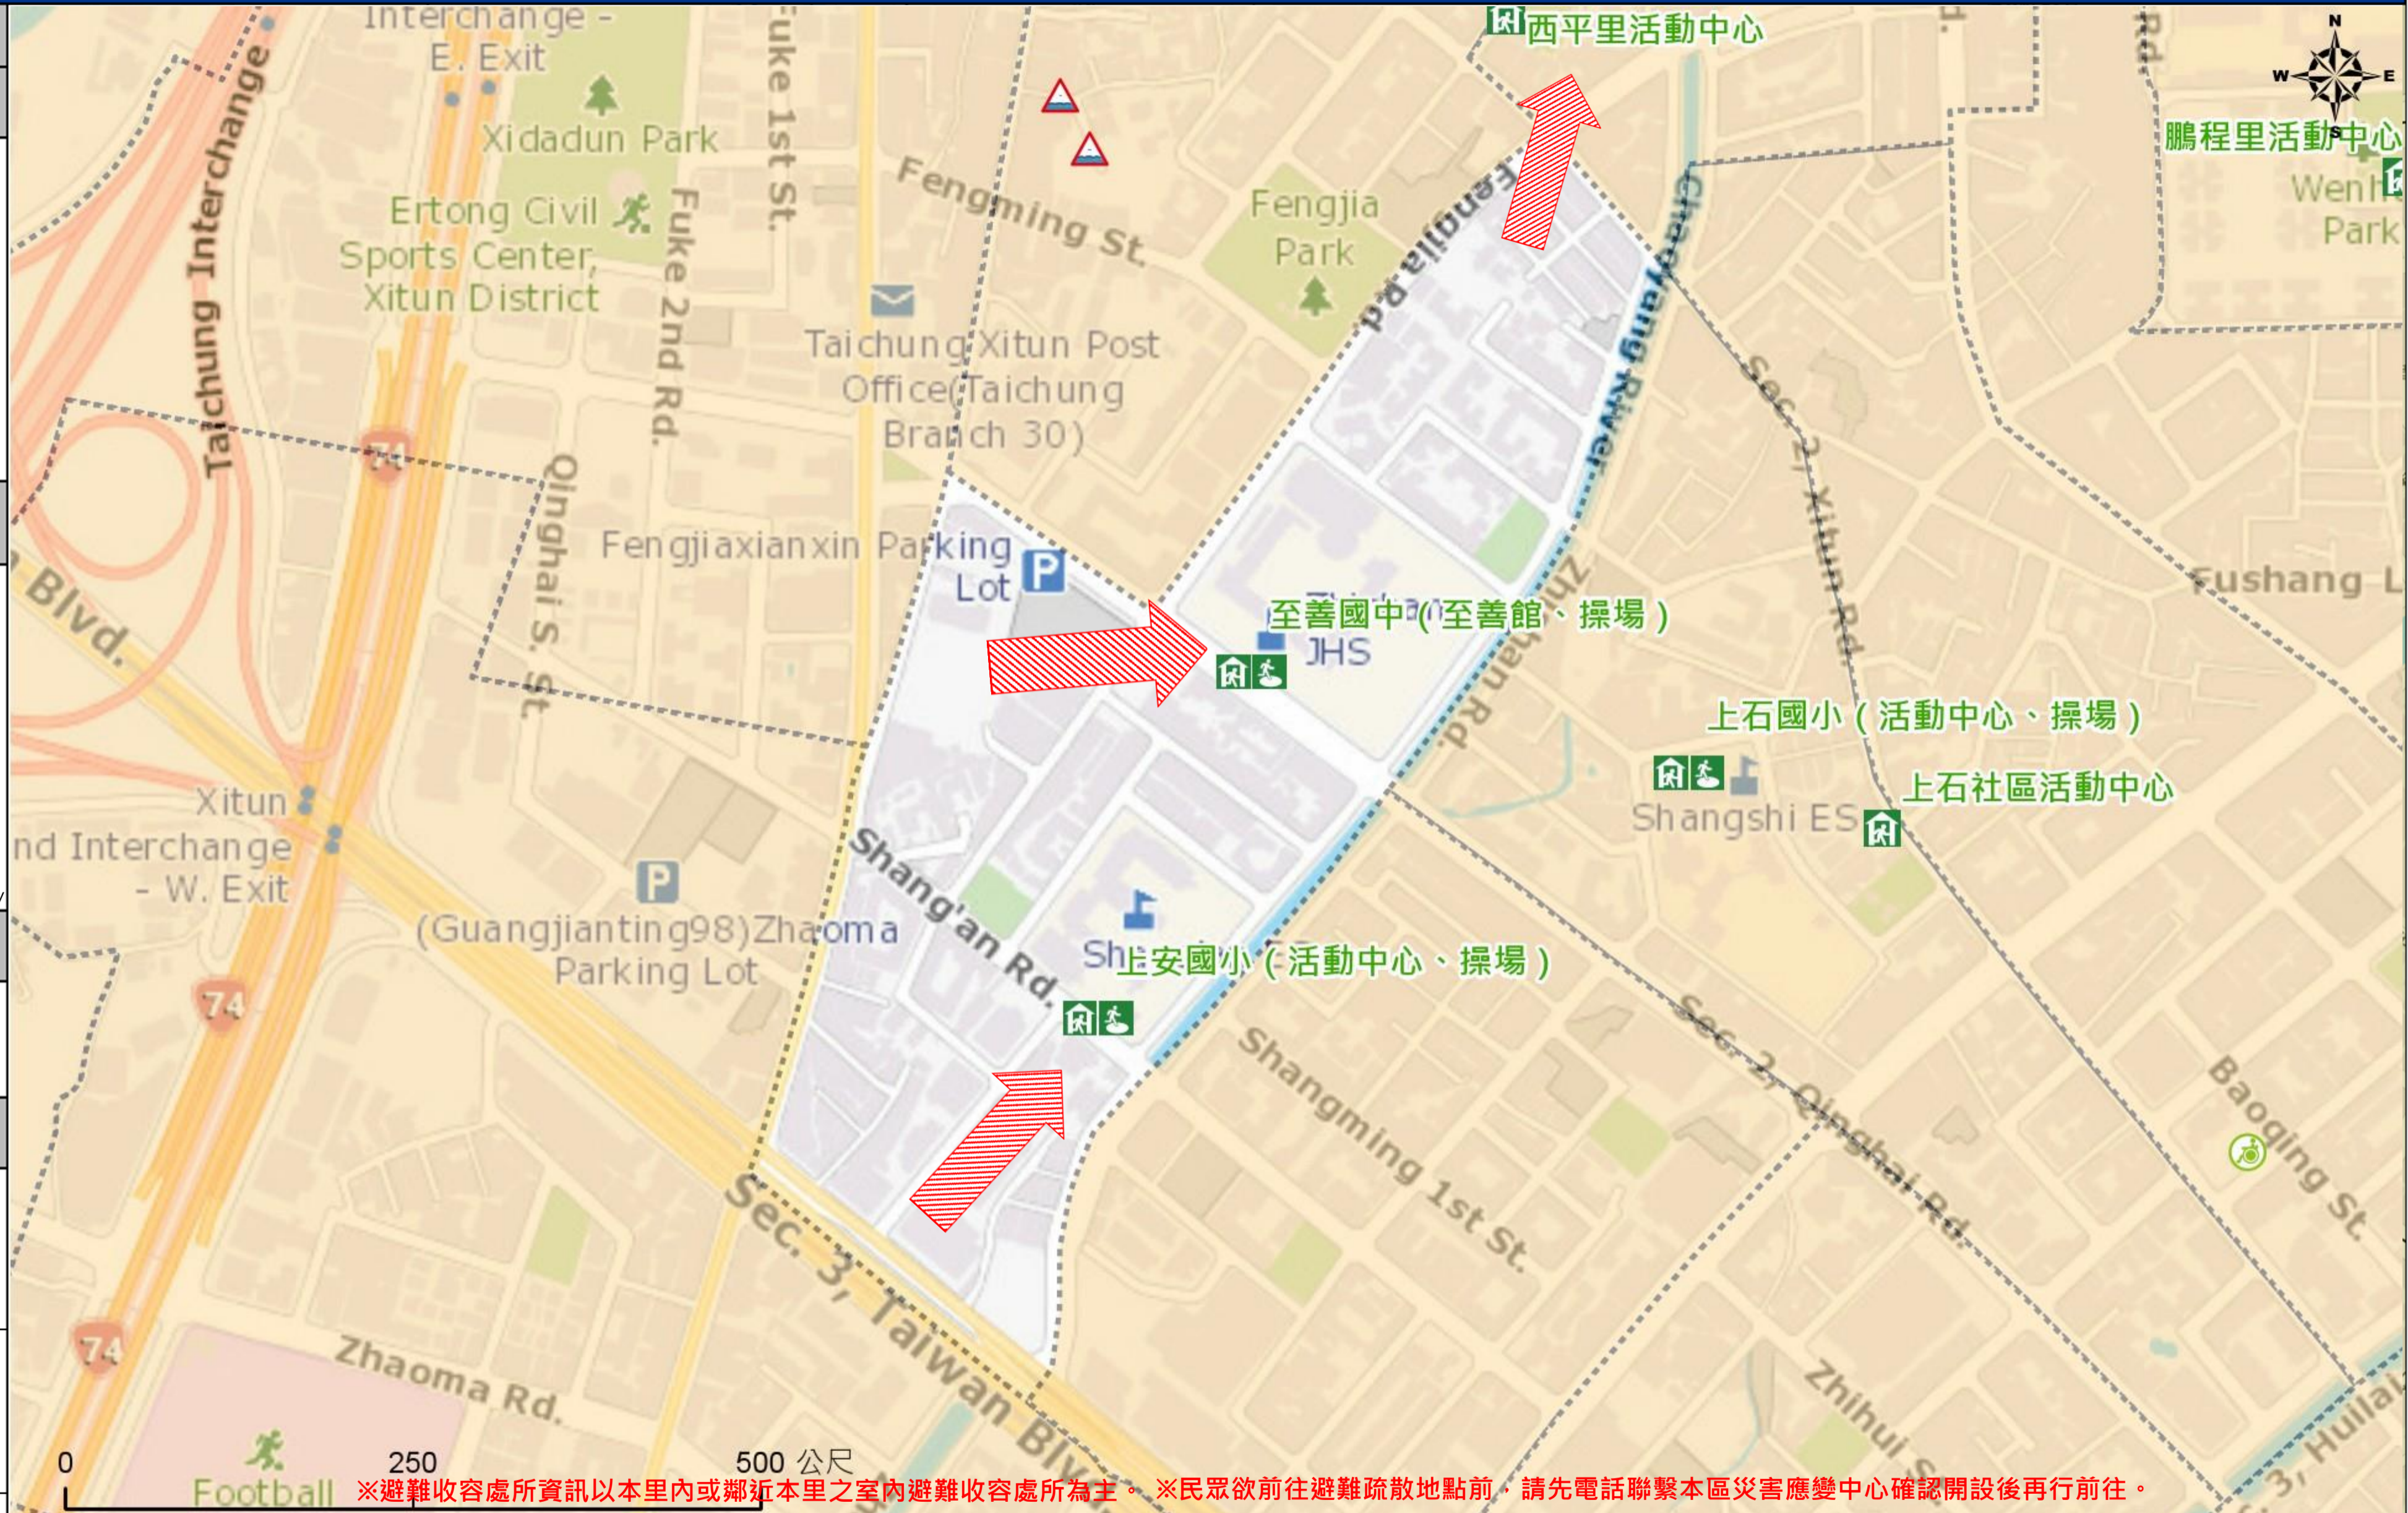

臺中市西屯區至善里簡易疏散避難地圖 Zhishan Vil., Xitun District, Taichung City Simple Evacuation Map No.6600600-026

防災資訊表 Information Table
災害通報單位 Notification Unit
臺中市災害應變中心 Taichung EOC 04-23811119#567
西屯區災害應變中心 Xitun District EOC 04-22556333
警察局第六分局 Police Department 04-22513284
消防局黎明分隊 Fire Department 04-23170018
1999臺中市民一碼通 Citizen Helpline 1999

防災資訊網站 Emergency Information website

	經濟部水利署防災資訊服務網 Water Resources Agency, Ministry of Economic Affairs https://fhy.wra.gov.tw/fhyv2/
	行政院農委會土石流防災資訊網 Debris Flow Disaster Prevention Information https://246.swcb.gov.tw/
	NCDR災害情資網 National Science and Technology Center for Disaster Reduction https://ceodss.ncdr.nat.gov.tw/
	臺中市政府水利局防災資訊網 Water Resources Bureau of Taichung City Government https://wrbeochi.taichung.gov.tw/TCSAFEp/

緊急聯絡人 Emergency Contact person

里長 Chief of Zhishan Vil.
鄭文昌 CHEN WEN-CHANG
電話 Tel. : (04)27025554
手機 Phone Number : 0933-193705

避難收容處所 Evacuation Shelter

Name : Chih Shan Junior High School
Add. : No. 308, Sec. 2, Qinghai Rd.
Tel. : (04)27057587#701
Capacity : 485+1694 people

Name : Shang An Elementary School
Add. : No. 156, Shang'an Rd.
Tel. : (04)24527322#701
Capacity : 211+678 people

Name : Xiping Village Activity Center
Add. : No. 60, Liemei St.
Tel. : (04)24518171
Capacity : 80 people

直升機停機處 Heliport Info

	直升機停機處 Heliport

※避難收容處所資訊以本里內或鄰近本里之室內避難收容處所為主。※民眾欲前往避難疏散地點前，請先電話聯繫本區災害應變中心確認開設後再行前往。

圖例 legend	防災 Disaster	道路 Road		設施 Facilities			界線 Administrative boundary	
		避難疏散方向 Evacuation route	一般道路 Road	省道 Provincial Road	室外避難處所 Outdoor Shelter	室內避難處所 Indoor Shelter	民生物資儲備處所 Material reserve	區行政界線 District level
	歷史淹水點位 History Flooding Point	縣道 County highway	快速道路 Expressway	醫療機構 Medical Facility	警察單位 Police Departmet	消防單位 Fire Department	里行政界線 Village level	
	歷史坡地災害 History slope point	國道 Highway	臺灣鐵路 TRA	社福機構(身障) Disabled Persons	社福機構(老人) Elderly welfare institution	社福機構(兒少) Children welfare	臺中市市民防災手冊 Taichung Citizen Disaster Prevention Guide	
		臺灣高鐵 THSR	台中捷運 TMRT	一般護理之家 Nursing Home	災害應變中心 Emergency Operation Center	直升機停機處 Heliport