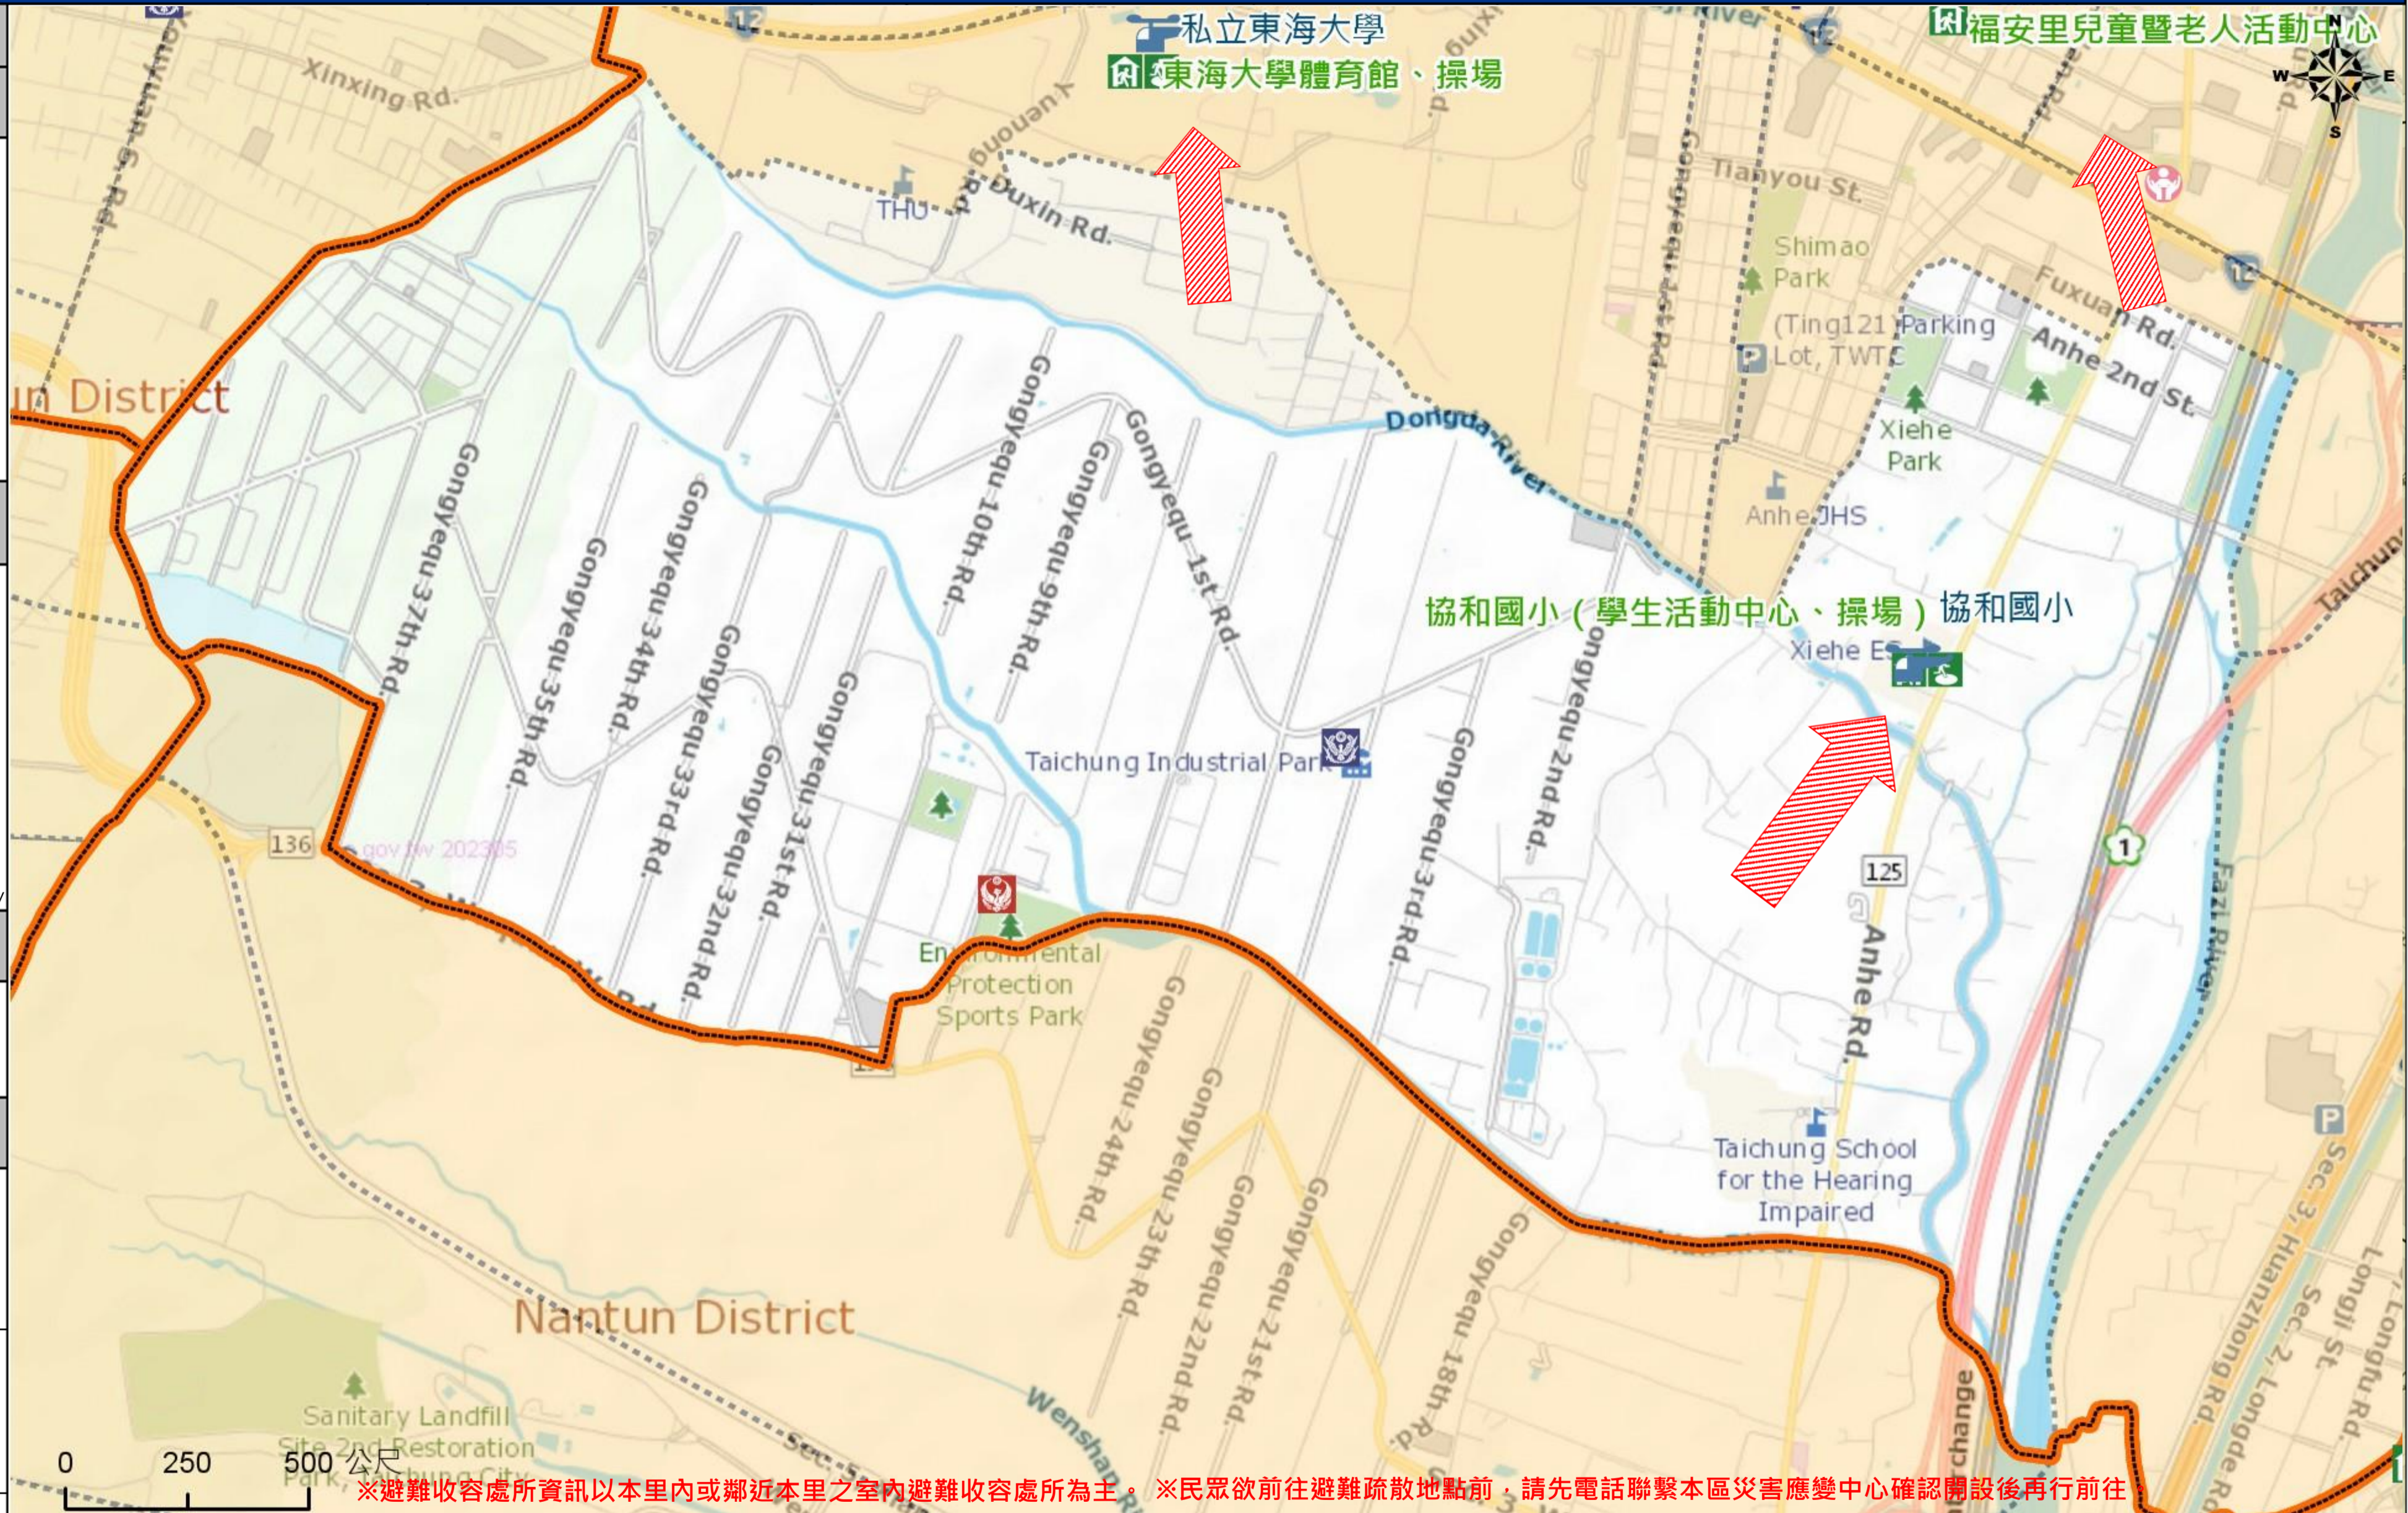

防災資訊表 Information Table
災害通報單位 Notification Unit
臺中市災害應變中心 Taichung EOC 04-23811119#567
西屯區災害應變中心 Xitun District EOC 04-22556333
警察局第六分局 Police Department 04-22513284
消防局工業區分隊 Fire Department 04-23552119
1999臺中市民一碼通 Citizen Helpline 1999

防災資訊網站 Emergency Information website

經濟部水利署防災資訊服務網 Water Resources Agency, Ministry of Economic Affairs https://fhy.wra.gov.tw/fhyv2/
行政院農委會土石流防災資訊網 Debris Flow Disaster Prevention Information https://246.swcb.gov.tw/
NCDR災害情資網 National Science and Technology Center for Disaster Reduction https://ceocdss.ncdr.nat.gov.tw/
臺中市政府水利局防災資訊網 Water Resources Bureau of Taichung City Government https://wrbeochi.taichung.gov.tw/TCSAFE/

緊急聯絡人 Emergency Contact person

里長 Chief of Xiehe Vil. 陳靖益 CHEN JING-YI 電話 Tel. : (04)23500715 手機 Phone Number : 0975-276976

避難收容處所 Evacuation Shelter

Name : Sie He Elementary School Add. : No. 99, Anhe Rd. Tel. : (04)23588022#700 Capacity : 482+1250 people

Name : Tunghai University Add. : No. 1727, Sec. 4, Taiwan Blvd. Tel. : (04)23590121#30701 Capacity : 610+3750 people

Name : Fu'an Village Children & Seniors Activity Center Add. : No. 26, Yongfu Rd. Tel. : (04)24635868 Capacity : 80 people

直升機停機處 Heliport Info

名稱：私立東海大學 轄區分隊(電話)：協和分隊(04-23591780)

西屯區區公所2023年8月製作
Made in Aug 2023 by Xitun District, Taichung City

圖例 legend	防災 Disaster	道路 Road		設施 Facilities			界線 Administrative boundary	
		避難疏散方向 Evacuation route	一般道路 Road	省道 Provincial Road	室外避難處所 Outdoor Shelter	室內避難處所 Indoor Shelter	民生物資儲備處所 Material reserve	區行政界線 District level
	歷史淹水點位 History Flooding Point	縣道 County highway	快速道路 Expressway	醫療機構 Medical Facility	警察單位 Police Department	消防單位 Fire Department	里行政界線 Village level	
	歷史坡地災害 History slope point	國道 Highway	臺灣鐵路 TRA	社福機構(身障) Disabled Persons	社福機構(老人) Elderly welfare institution	社福機構(兒少) Children welfare	臺中市市民防災手冊 Taichung Citizen Disaster Prevention Guide	
		臺灣高鐵 THSR	台中捷運 TMRT	一般護理之家 Nursing Home	災害應變中心 Emergency Operation Center	直升機停機處 Heliport