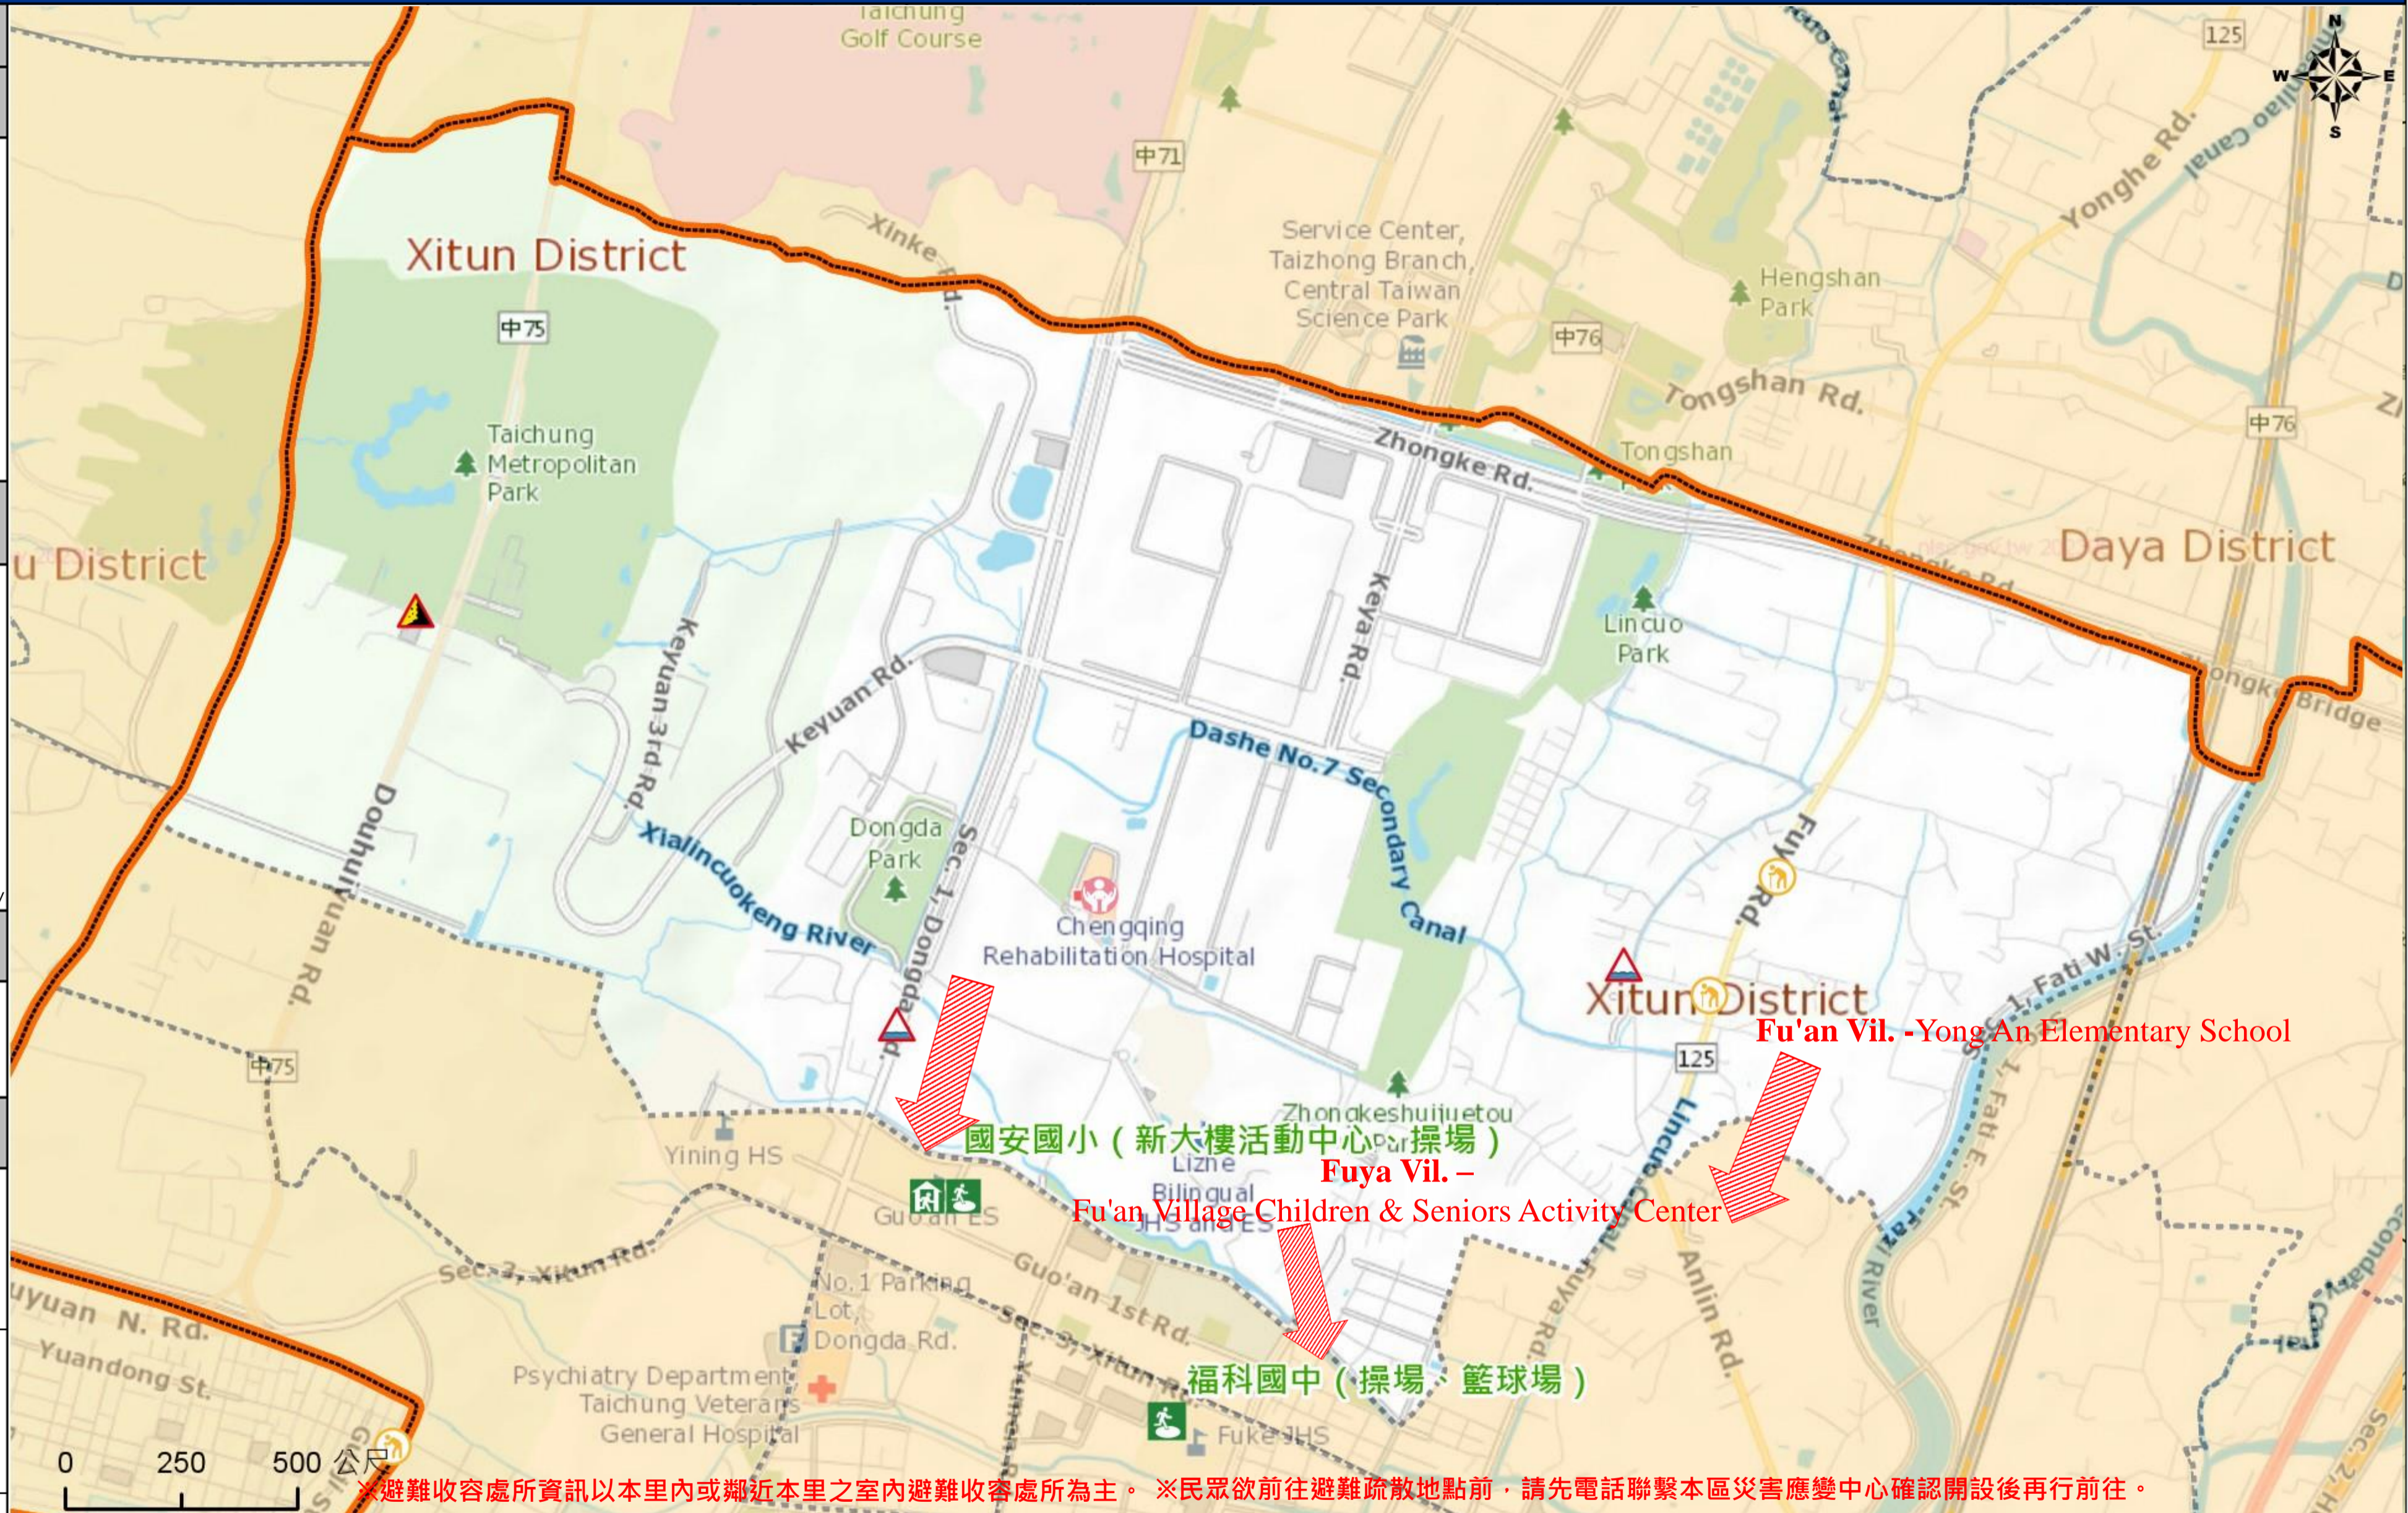

臺中市西屯區林厝里簡易疏散避難地圖 Lincuo Vil., Xitun District, Taichung City Simple Evacuation Map No.6600600-017

防災資訊表 Information Table
災害通報單位 Notification Unit
臺中市災害應變中心 Taichung EOC 04-23811119#567
西屯區災害應變中心 Xitun District EOC 04-22556333
警察局第六分局 Police Department 04-22513284
消防局協和分隊 Fire Department 04-23591780
1999臺中市民一碼通 Citizen Helpline 1999

防災資訊網站
Emergency Information website

- 經濟部水利署防災資訊服務網
  Water Resources Agency, Ministry of Economic Affairs
  <https://fhy.wra.gov.tw/fhyv2/>
- 行政院農委會土石流防災資訊網
  Debris Flow Disaster Prevention Information
  <https://246.swcb.gov.tw/>
- NCDR災害情資網
  National Science and Technology Center for Disaster Reduction
  <https://ceocdss.ncdr.nat.gov.tw/>
- 臺中市政府水利局防災資訊網
  Water Resources Bureau of Taichung City Government
  <https://wrbeochi.taichung.gov.tw/TCSAFE/>

緊急聯絡人
Emergency Contact person

里長 Chief of Lincuo Vil.
余進卿 YU JIN-QING
電話 Tel. : (04)24629207
手機 Phone Number : 0932-637886

避難收容處所
Evacuation Shelter

Name : Guo-An Elementary School
Add. : No. 1, Guoxiang St. (水) (震)
Tel. : (04)24621681#730
Capacity : 321+1188 people

Name : Fu'an Village Children & Seniors Activity Center
Add. : No. 26, Yongfu Rd. (水) (震)
Tel. : (04)24635868
Capacity : 80 people

Name : Yong An Elementary School
Add. : No. 133, Sec. 3, Xitun Rd.
Tel. : (04)24624470#731 (水) (震)
Capacity : 454+1500 people

直升機停機處
Heliport Info

※避難收容處所資訊以本里內或鄰近本里之室內避難收容處所為主。※民眾欲前往避難疏散地點前，請先電話聯繫本區災害應變中心確認開設後再行前往。

圖例 legend	防災 Disaster	道路 Road		設施 Facilities			界線 Administrative boundary							
		避難疏散方向 Evacuation route		一般道路 Road		省道 Provincial Road		室外避難處所 Outdoor Shelter		室內避難處所 Indoor Shelter		民生物資儲備處所 Material reserve		區行政界線 District level
	歷史淹水點位 History Flooding Point		縣道 County highway		快速道路 Expressway		醫療機構 Medical Facility		警察單位 Police Departmet		消防單位 Fire Department		里行政界線 Village level	
	歷史坡地災害 History slope point		國道 Highway		臺灣鐵路 TRA		社福機構(身障) Disabled Persons		社福機構(老人) Elderly welfare institution		社福機構(兒少) Children welfare		臺中市市民防災手冊 Taichung Citizen Disaster Prevention Guide	
			臺灣高鐵 THSR		台中捷運 TMRT		一般護理之家 Nursing Home		災害應變中心 Emergency Operation Center		直升機停機處 Heliport