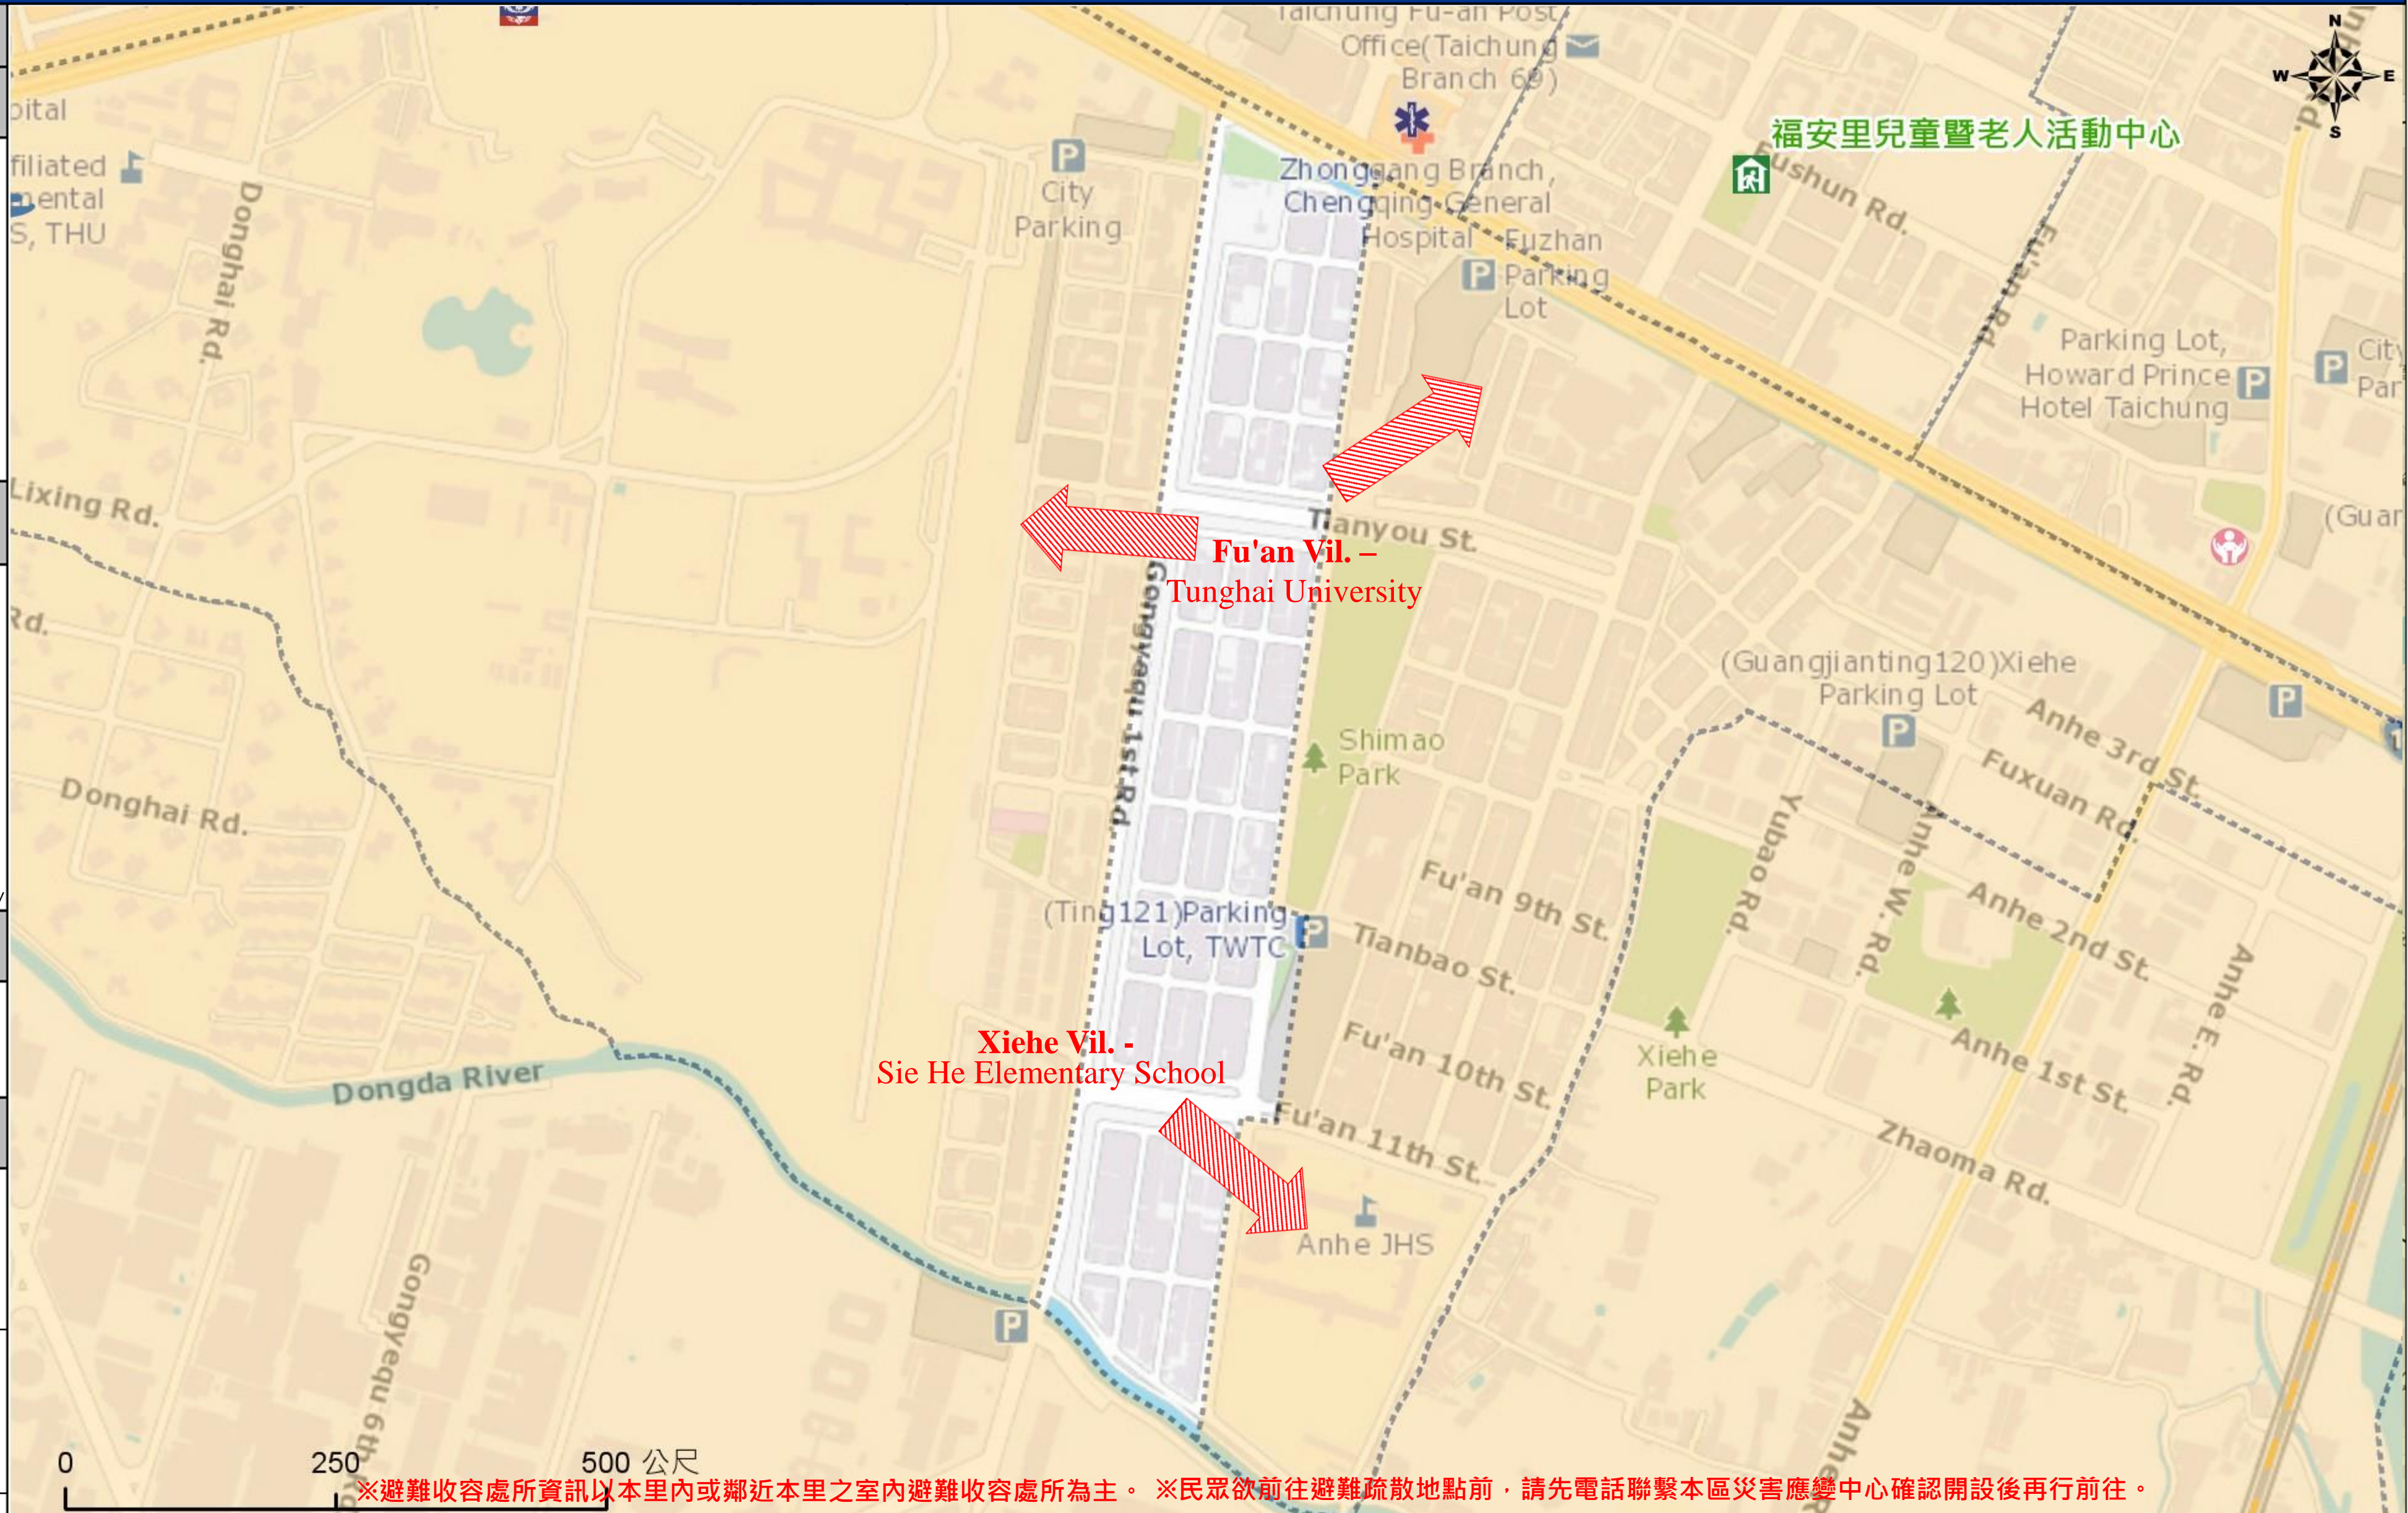

臺中市西屯區福中里簡易疏散避難地圖 Fuzhong Vil., Xitun District, Taichung City Simple Evacuation Map No.6600600-034

防災資訊表 Information Table
災害通報單位 Notification Unit
臺中市災害應變中心 Taichung EOC 04-23811119#567 西屯區災害應變中心 Xitun District EOC 04-22556333 警察局第六分局 Police Department 04-22513284 消防局協和分隊 Fire Department 04-23591780 1999臺中市民一碼通 Citizen Helpline 1999

防災資訊網站 Emergency Information website

經濟部水利署防災資訊服務網
Water Resources Agency, Ministry of Economic Affairs
<https://fhy.wra.gov.tw/fhyv2/>
行政院農委會土石流防災資訊網
Debris Flow Disaster Prevention Information
<https://246.swcb.gov.tw/>
NCDR災害情資網
National Science and Technology Center for Disaster Reduction
<https://ceodss.ncdr.nat.gov.tw/>
臺中市政府水利局防災資訊網
Water Resources Bureau of Taichung City Government
<https://wrbeochi.taichung.gov.tw/TCSAFE/>

緊急聯絡人 Emergency Contact person

里長 Chief of Fuzhong Vil.
廖阿月 LIAO A-YUEH
電話 Tel. : (04)23586337
手機 Phone Number : 0937-765508

避難收容處所 Evacuation Shelter

Name : Tunghai University
Add. : No. 1727, Sec. 4, Taiwan Blvd.
Tel. : (04)23590121#30701
Capacity : 610+3750 people

Name : Sie He Elementary School
Add. : No. 99, Anhe Rd.
Tel. : (04)23588022#700
Capacity : 482+1250 people

Name : Fu'an Village Children & Seniors Activity Center
Add. : No. 26, Yongfu Rd.
Tel. : (04)24635868
Capacity : 80 people

直升機停機處 Heliport Info

西屯區區公所2023年8月製作
Made in Aug 2023 by Xitun District, Taichung City

※避難收容處所資訊以本里內或鄰近本里之室內避難收容處所為主。※民眾欲前往避難疏散地點前，請先電話聯繫本區災害應變中心確認開設後再行前往。

圖例 legend	防災 Disaster	道路 Road			設施 Facilities			界線 Administrative boundary
		避難疏散方向 Evacuation route	一般道路 Road	省道 Provincial Road	室外避難處所 Outdoor Shelter	室內避難處所 Indoor Shelter	民生物資儲備處所 Material reserve	區行政界線 District level
	歷史淹水點位 History Flooding Point	縣道 County highway	快速道路 Expressway	醫療機構 Medical Facility	警察單位 Police Departmet	消防單位 Fire Department	里行政界線 Village level	
	歷史坡地災害 History slope point	國道 Highway	臺灣鐵路 TRA	社福機構(身障) Disabled Persons	社福機構(老人) Elderly welfare institution	社福機構(兒少) Children welfare	臺中市市民防災手冊 Taichung Citizen Disaster Prevention Guide	
		臺灣高鐵 THSR	台中捷運 TMRT	一般護理之家 Nursing Home	災害應變中心 Emergency Operation Center	直升機停機處 Heliport