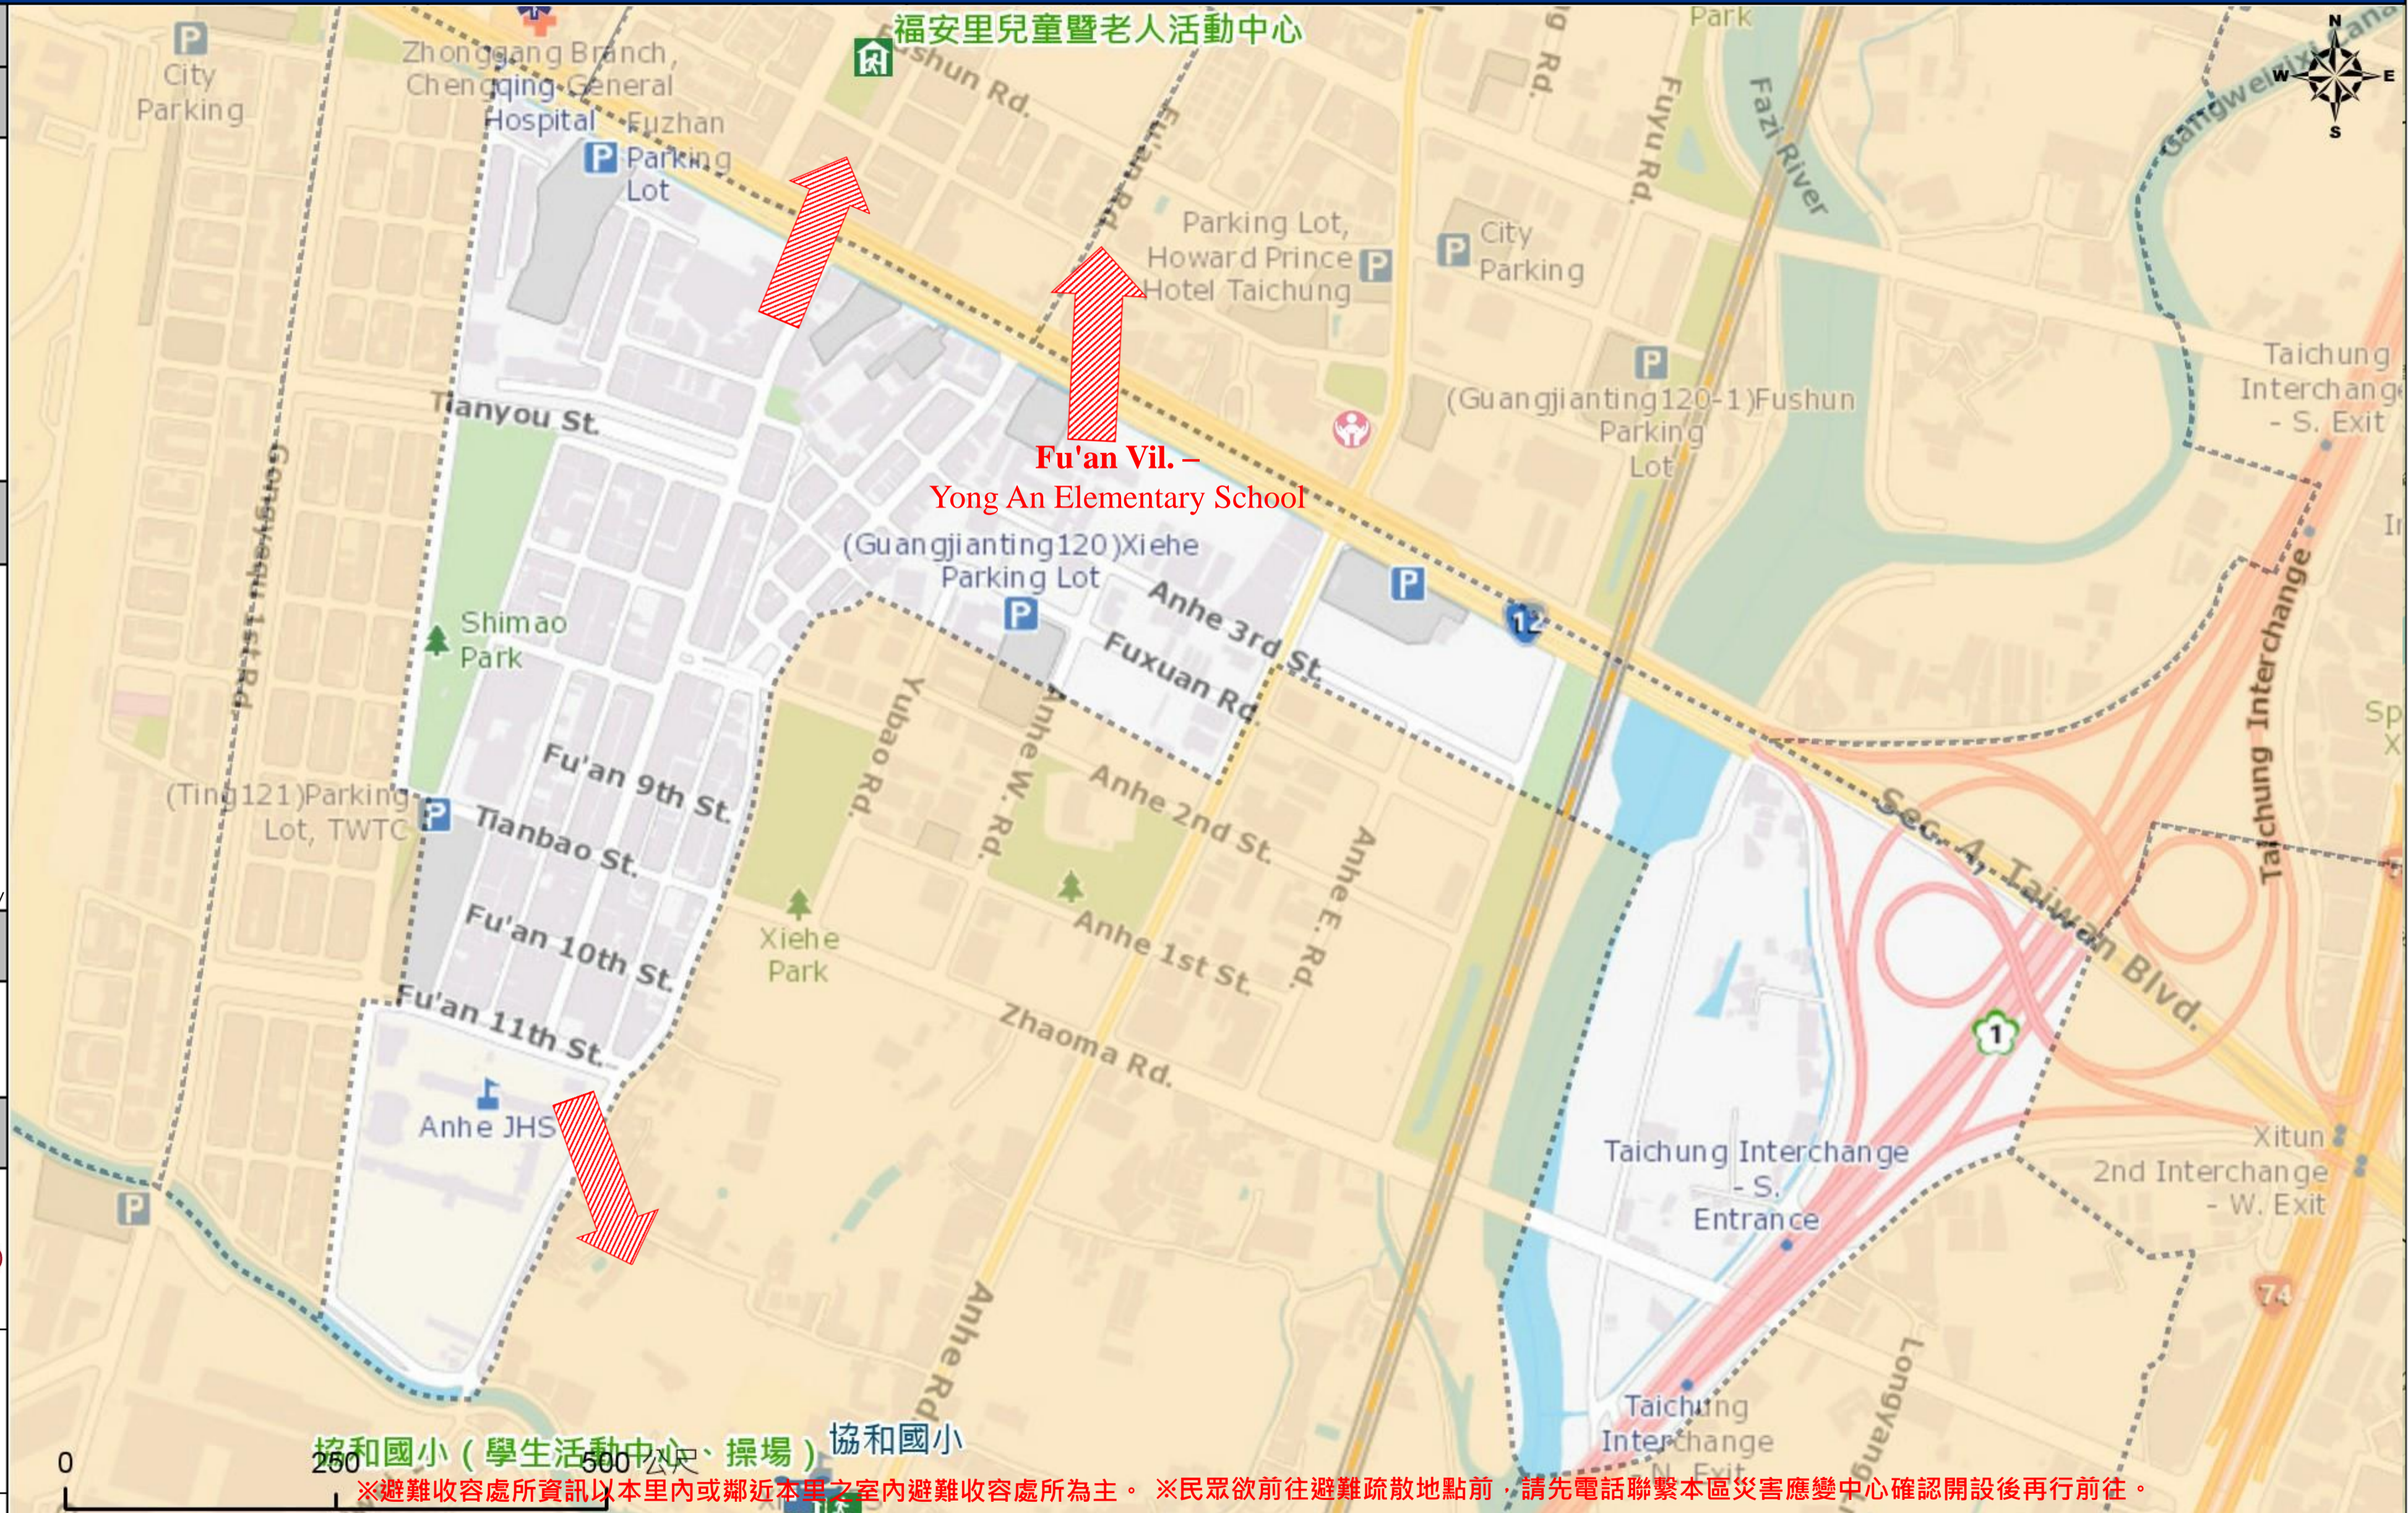

防災資訊表 Information Table
災害通報單位 Notification Unit
臺中市災害應變中心 Taichung EOC 04-23811119#567
西屯區災害應變中心 Xitun District EOC 04-22556333
警察局第六分局 Police Department 04-22513284
消防局協和分隊 Fire Department 04-23591780
1999臺中市民一碼通 Citizen Helpline 1999

防災資訊網站
Emergency Information website

經濟部水利署防災資訊服務網
Water Resources Agency, Ministry of Economic Affairs
<https://fhy.wra.gov.tw/fhyv2/>

行政院農委會土石流防災資訊網
Debris Flow Disaster Prevention Information
<https://246.swcb.gov.tw/>

NCDR災害情資網
National Science and Technology Center for Disaster Reduction
<https://ceodss.ncdr.nat.gov.tw/>

臺中市政府水利局防災資訊網
Water Resources Bureau of Taichung City Government
<https://wrbeochi.taichung.gov.tw/TCSAFE/>

緊急聯絡人
Emergency Contact person

里長 Chief of Fuhe Vil.
林寅利 LIN YIN-LI
電話 Tel. : (04)23599937
手機 Phone Number : 0930-637919

避難收容處所
Evacuation Shelter

Name : Yong An Elementary School
Add. : No. 133, Sec. 3, Xitun Rd.
Tel. : (04)24624470#731 (水) (震)
Capacity : 454+1500 people

Name : Fu'an Village Children & Seniors Activity Center
Add. : No. 26, Yongfu Rd.
Tel. : (04)24635868 (水) (震)
Capacity : 80 people

Name : Sie He Elementary School
Add. : No. 99, Anhe Rd.
Tel. : (04)23588022#700 (水) (震)
Capacity : 482+1250 people

直升機停機處
Heliport Info

名稱：協和國小
轄區分隊(電話)：工業區分隊
(04-23552119)

西屯區區公所2023年8月製作
Made in Aug 2023 by Xitun District, Taichung City

250 500公尺
協和國小 (學生活動中心、操場) 協和國小

※避難收容處所資訊以本里內或鄰近本里之室內避難收容處所為主。※民眾欲前往避難疏散地點前，請先電話聯繫本區災害應變中心確認開設後再行前往。

圖例 legend	防災 Disaster	道路 Road		設施 Facilities			界線 Administrative boundary							
		避難疏散方向 Evacuation route		一般道路 Road		省道 Provincial Road		室外避難處所 Outdoor Shelter		室內避難處所 Indoor Shelter		民生物資儲備處所 Material reserve		區行政界線 District level
	歷史淹水點位 History Flooding Point		縣道 County highway		快速道路 Expressway		醫療機構 Medical Facility		警察單位 Police Departmet		消防單位 Fire Department		里行政界線 Village level	
	歷史坡地災害 History slope point		國道 Highway		臺灣鐵路 TRA		社福機構(身障) Disabled Persons		社福機構(老人) Elderly welfare institution		社福機構(兒少) Children welfare		直升機停機處 Heliport	
			臺灣高鐵 THSR		台中捷運 TMRT		一般護理之家 Nursing Home		災害應變中心 Emergency Operation Center				臺中市市民防災手冊 Taichung Citizen Disaster Prevention Guide