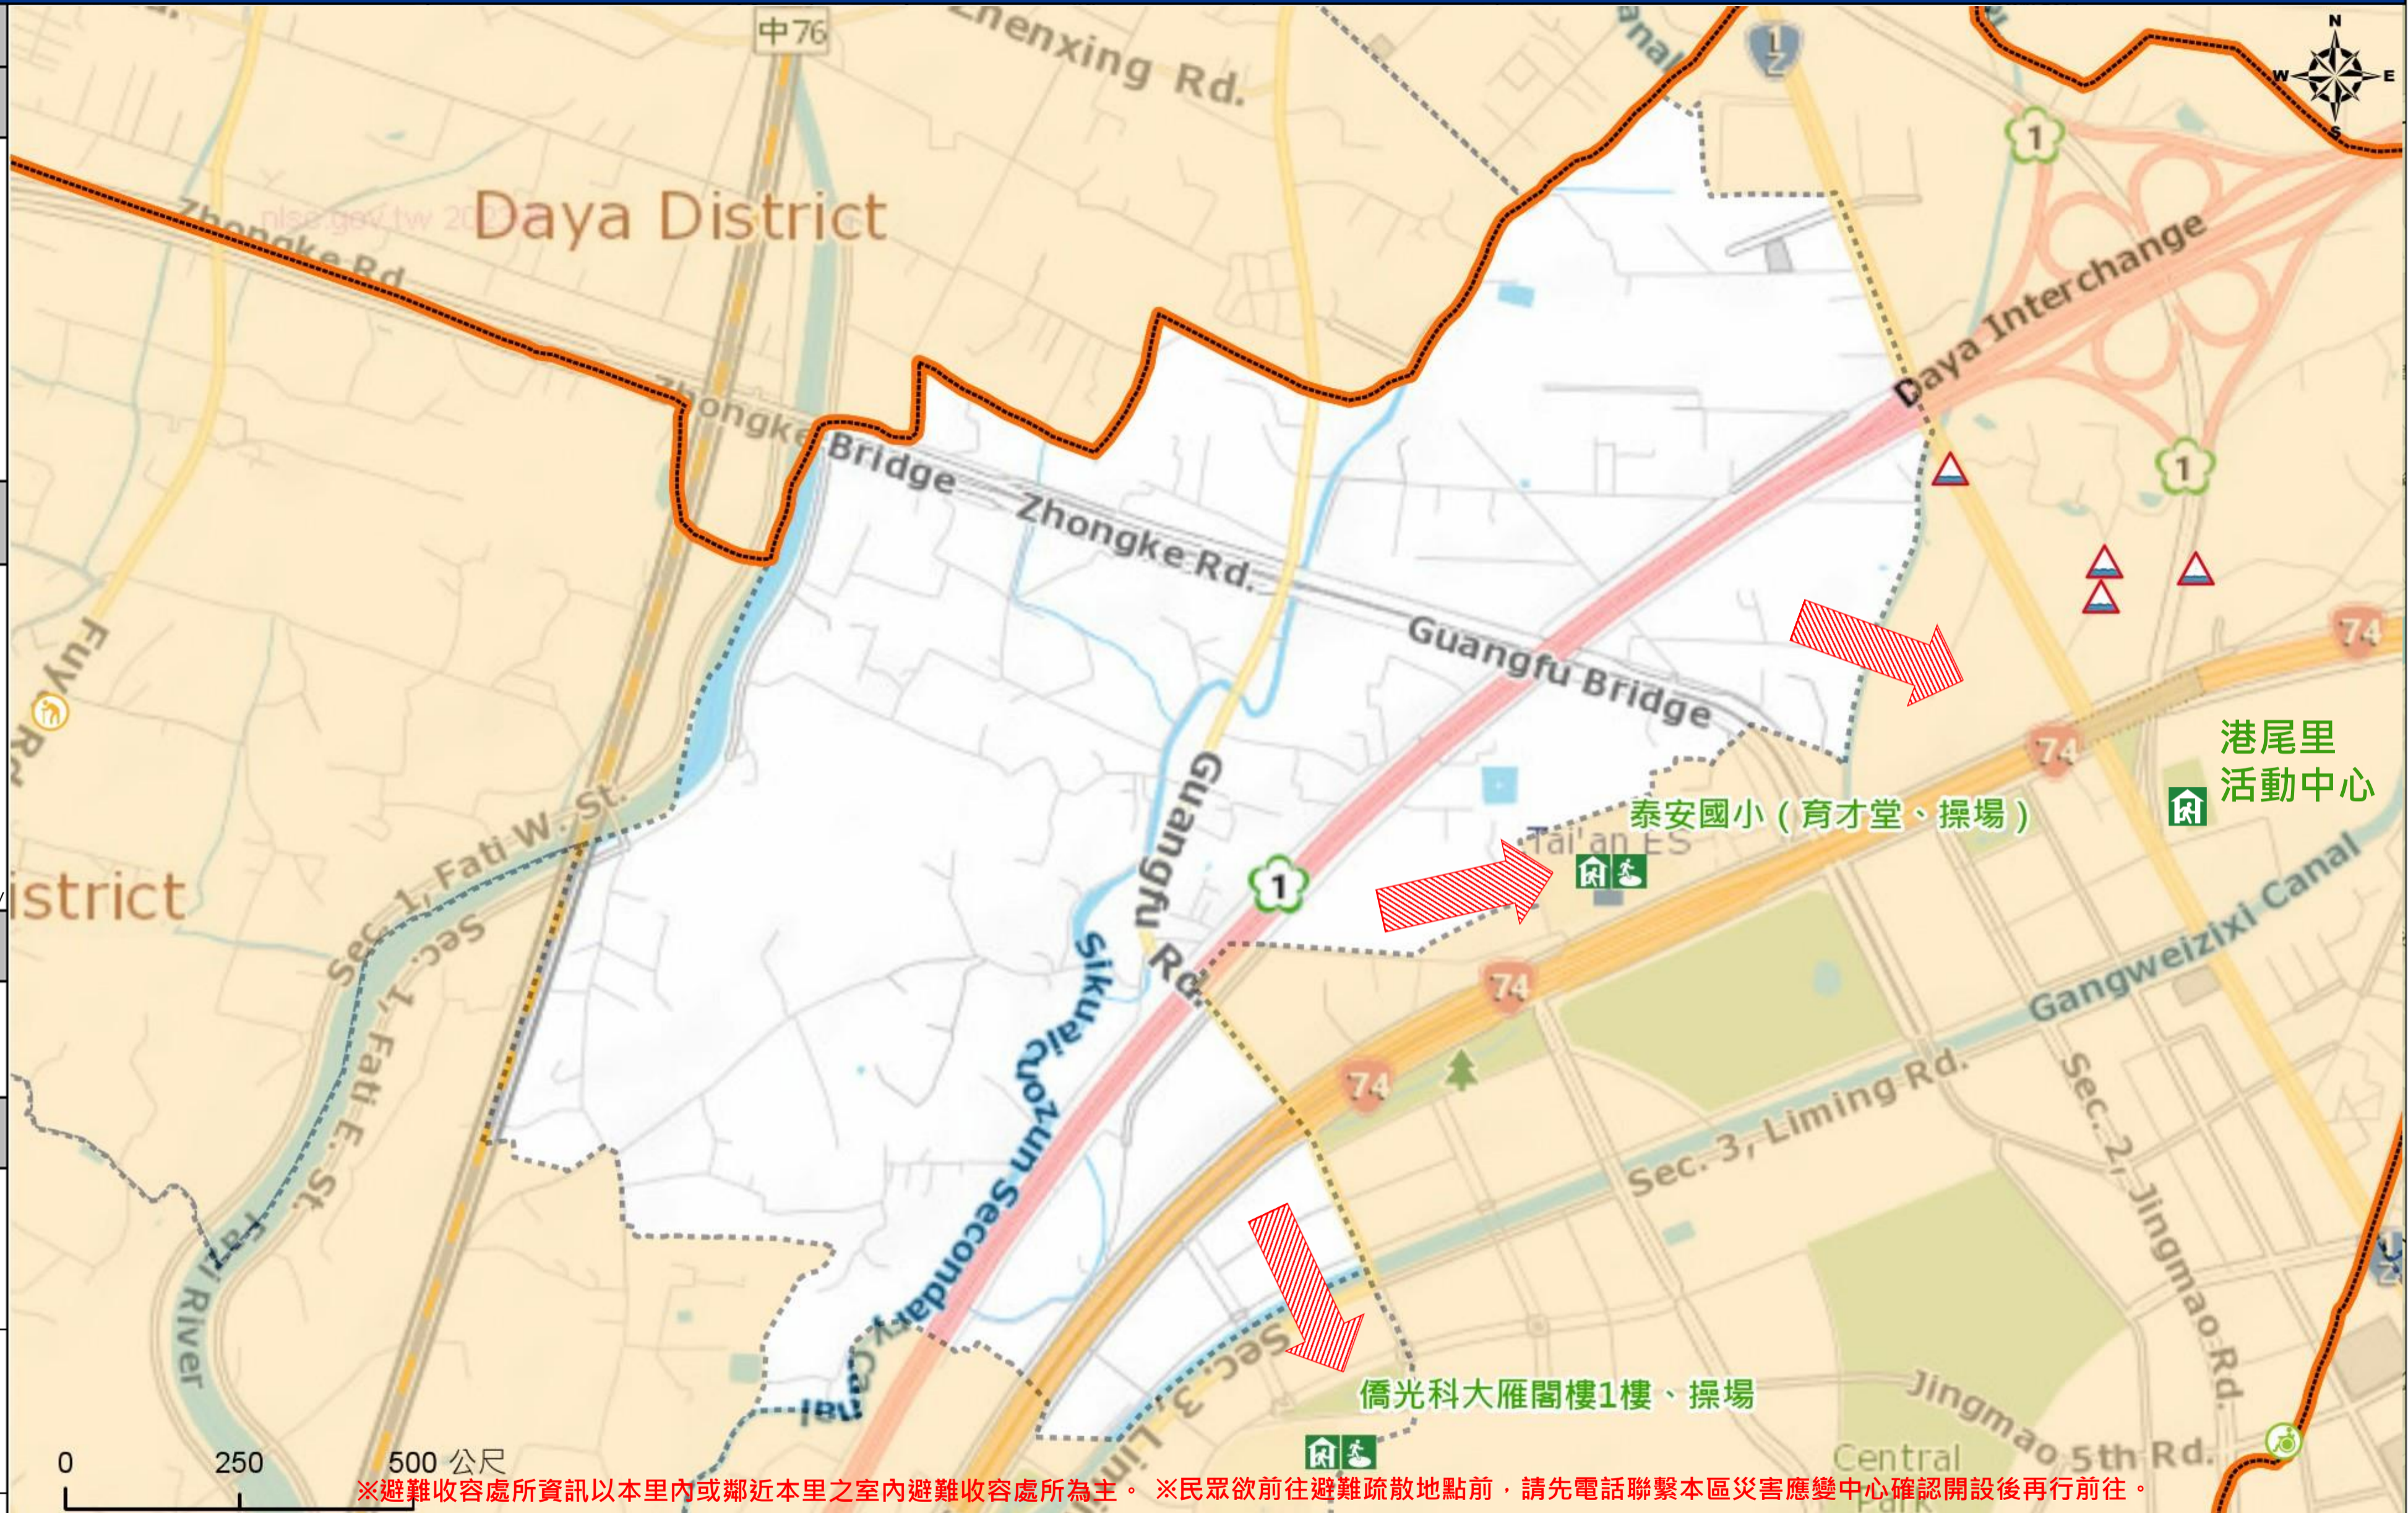

臺中市西屯區廣福里簡易疏散避難地圖 Guangfu Vil., Xitun District, Taichung City Simple Evacuation Map No.6600600-016

防災資訊表 Information Table
災害通報單位 Notification Unit
臺中市災害應變中心 Taichung EOC 04-23811119#567
西屯區災害應變中心 Xitun District EOC 04-22556333
警察局第六分局 Police Department 04-22513284
消防局協和分隊 Fire Department 04-23591780
1999臺中市民一碼通 Citizen Helpline 1999

防災資訊網站 Emergency Information website

	經濟部水利署防災資訊服務網 Water Resources Agency, Ministry of Economic Affairs https://fhy.wra.gov.tw/fhyv2/
	行政院農委會土石流防災資訊網 Debris Flow Disaster Prevention Information https://246.swcb.gov.tw/
	NCDR災害情資網 National Science and Technology Center for Disaster Reduction https://ceodss.ncdr.nat.gov.tw/
	臺中市政府水利局防災資訊網 Water Resources Bureau of Taichung City Government https://wrbeochi.taichung.gov.tw/TCSAFE/

緊急聯絡人 Emergency Contact person

里長 Chief of Guangfu Vil.
吳賢龍 WU HSIEN-LUNG
電話 Tel. : (04)24514321
手機 Phone Number : 0910-441928

避難收容處所 Evacuation Shelter

Name : Tai An Elementary School
Add. : No. 368, Sec. 2, Huanzhong Rd.
Tel. : (04)27017045#700
Capacity : 444+1500 people

Name : Overseas Chinese University
Add. : No. 100, Wenhua Rd.
Tel. : (04)27016855#1409
Capacity : 505+1250 people

Name : Gangwei Village Activity Center
Add. : No. 1538, Sec. 2, Zhongqing Rd.
Tel. : (04)24251836
Capacity : 92 people

直升機停機處 Heliport Info

西屯區區公所2023年8月製作
Made in Aug 2023 by Xitun District, Taichung City

圖例 legend	防災 Disaster	道路 Road		設施 Facilities			界線 Administrative boundary	
		避難疏散方向 Evacuation route	一般道路 Road	省道 Provincial Road	室外避難處所 Outdoor Shelter	室內避難處所 Indoor Shelter	民生物資儲備處所 Material reserve	區行政界線 District level
	歷史淹水點位 History Flooding Point	縣道 County highway	快速道路 Expressway	醫療機構 Medical Facility	警察單位 Police Departmet	消防單位 Fire Department	里行政界線 Village level	
	歷史坡地災害 History slope point	國道 Highway	臺灣鐵路 TRA	社福機構(身障) Disabled Persons	社福機構(老人) Elderly welfare institution	社福機構(兒少) Children welfare	臺中市市民防災手冊 Taichung Citizen Disaster Prevention Guide	
		臺灣高鐵 THSR	台中捷運 TMRT	一般護理之家 Nursing Home	災害應變中心 Emergency Operation Center	直升機停機處 Heliport